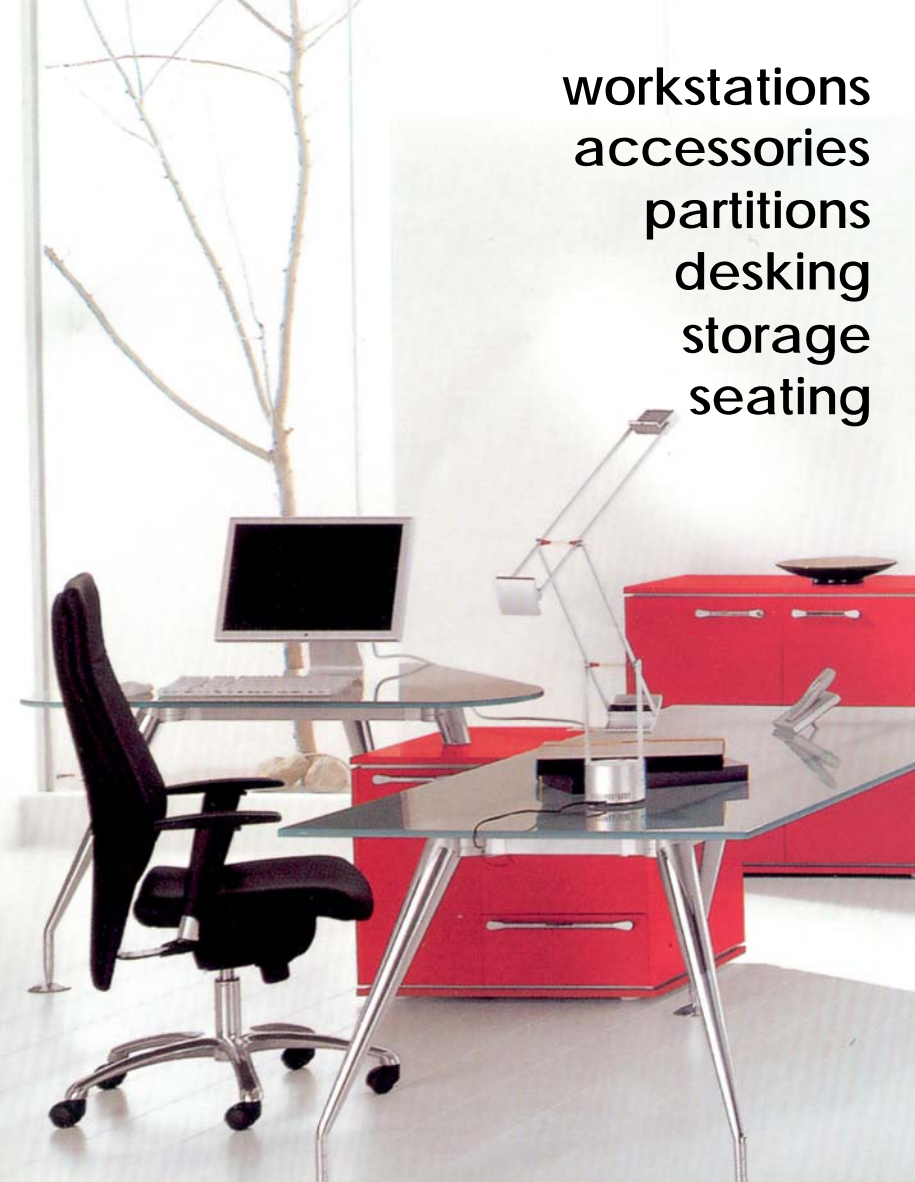

Sturdy in Structure, yet flexible in arrangement

With its colorful and optional panels along with its feature of mobility, the CINCO Partition Series not only makes the working environment lively but also meets the demand of rapid growth in modern offices.

solutions innovation
workstations